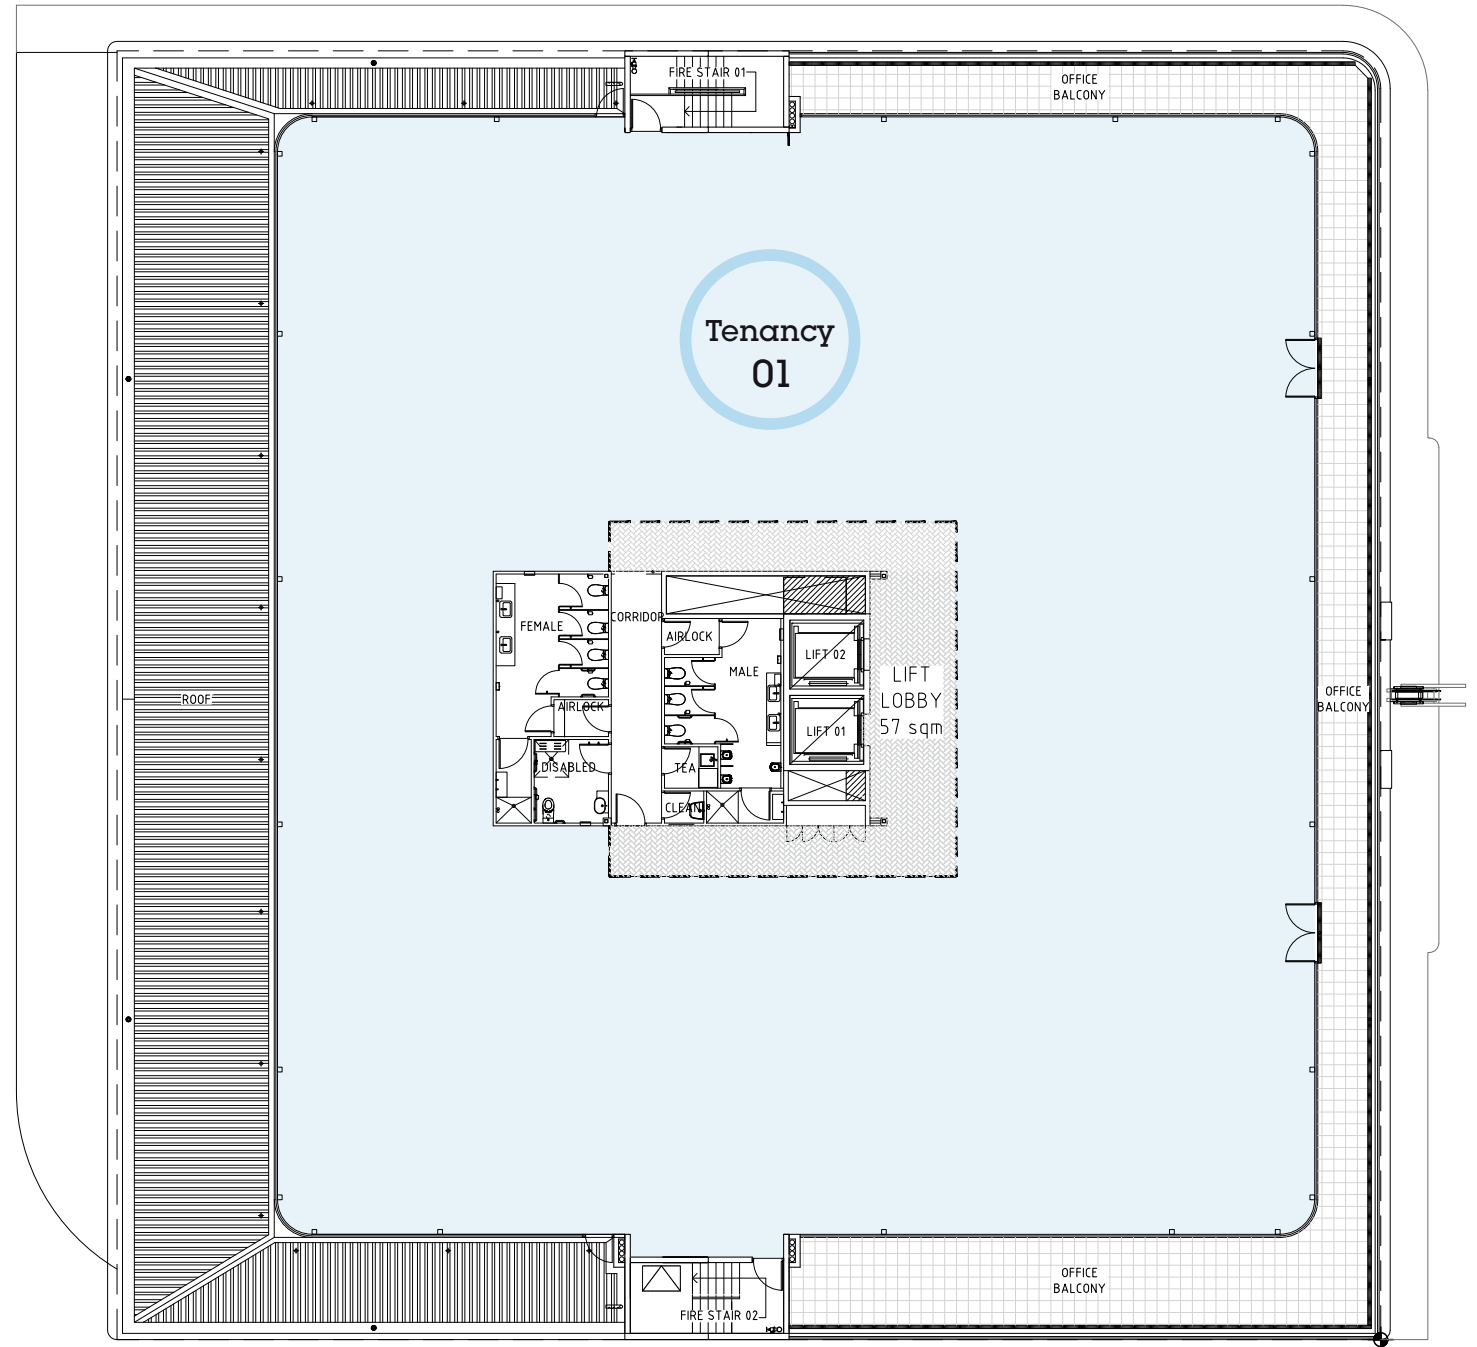

Floor Plan WHOLE OFFICE FLOOR

Tenancy Sizes*

T01 - 1,143 sqm

*Approximate